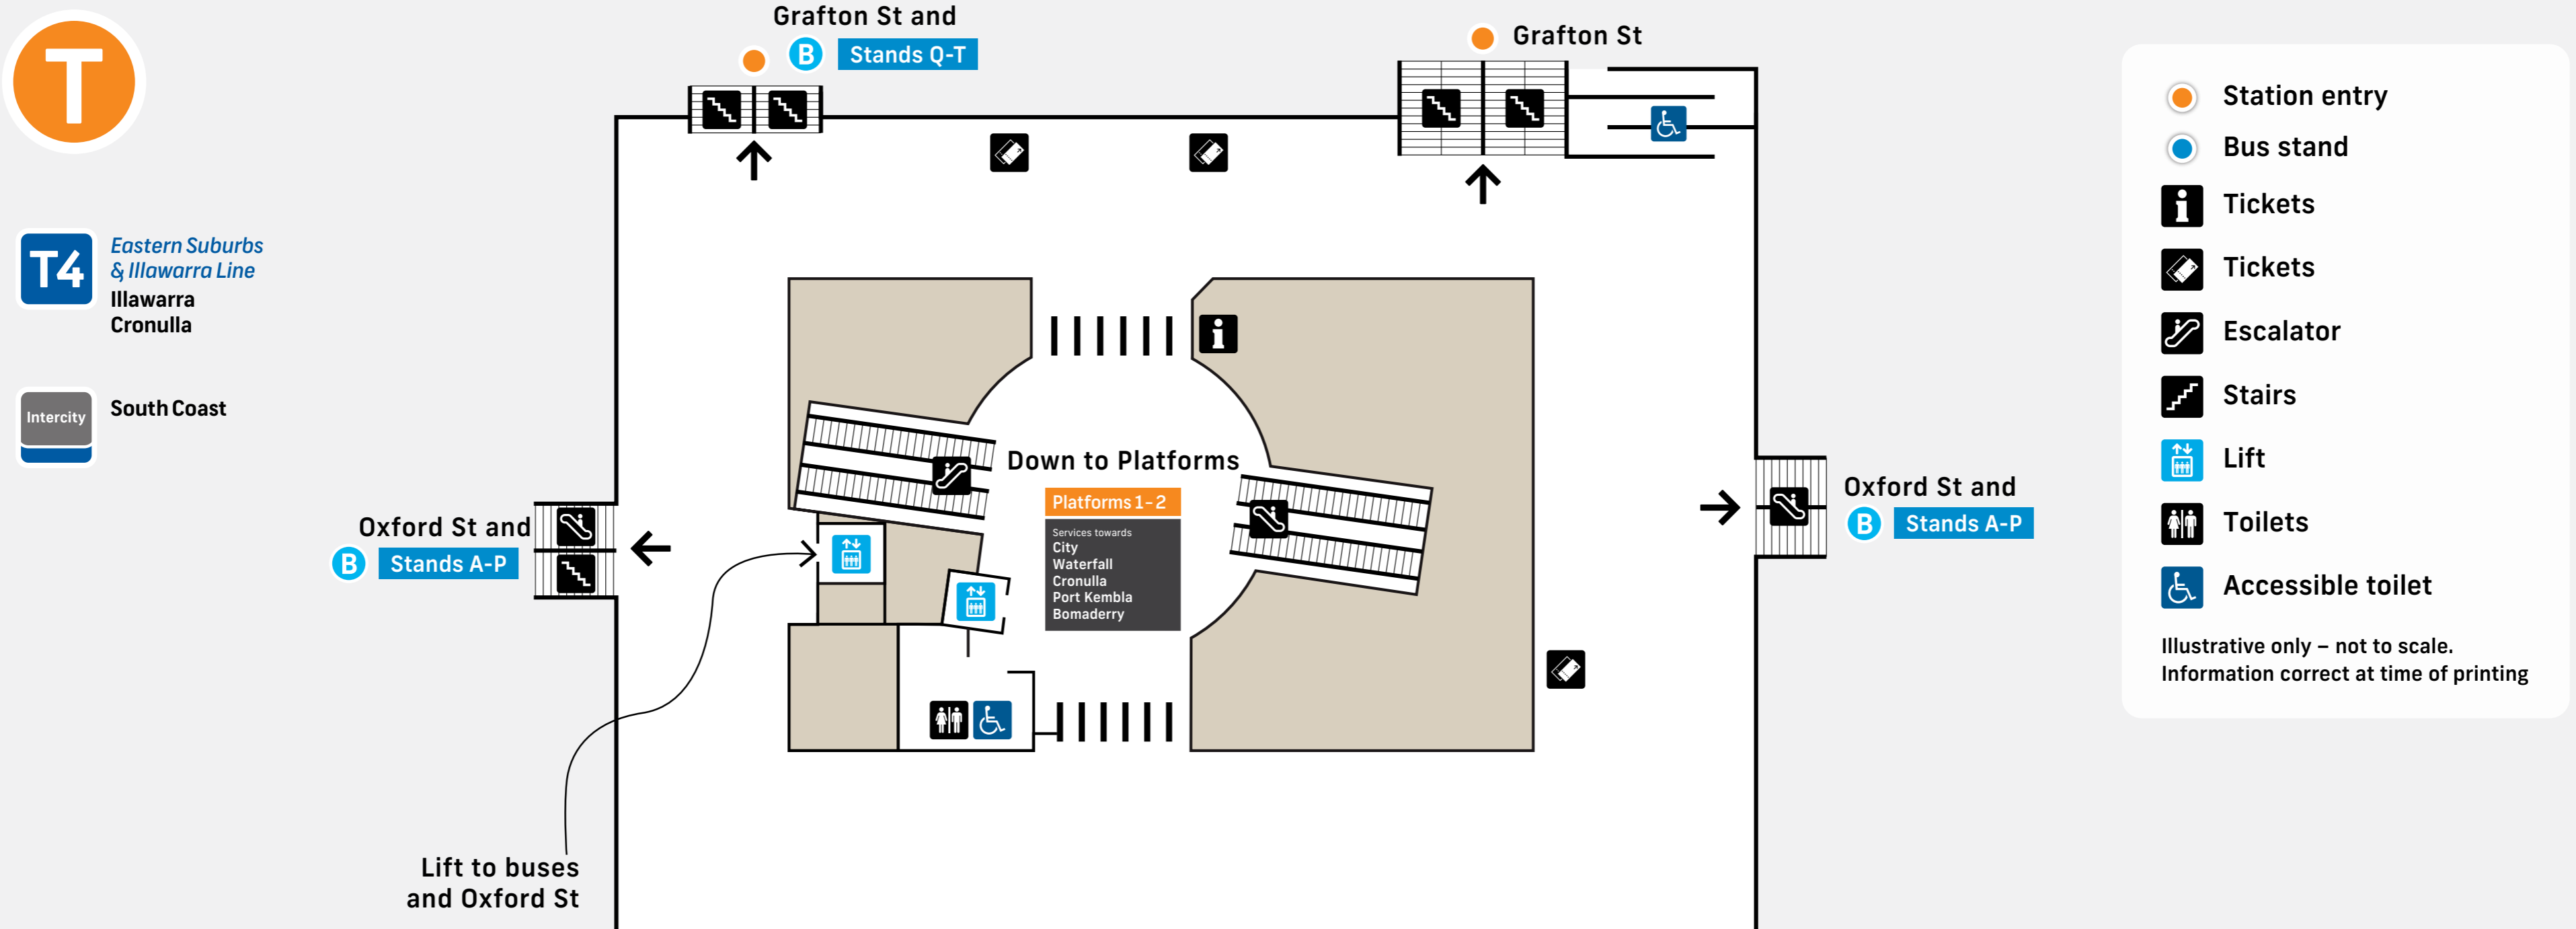

Bondi Junction Station Public Transport Map

Train station concourse level

Bus interchange level

B

Stand A	Stop no. 202269	333 North Bondi	333N North Bondi
Stand B	Stop no. 202249	380 Watsons Bay	381 Bondi Junction via Tamarama
Stand C	Stop no. 202270	386 Vaucluse	387 South Head Cemetery
Stand D	Stop no. 202271	379 North Bondi	
Stand E	Stop no. 202272	379 Bronte	

Stand K	Stop no. 202277	313 Coogee	314 Coogee	316 Eastgardens	317 Eastgardens
Stand L	Stop no. 202278	357 Mascot Station	360 Clovelly		
Stand M	Stop no. 202279	School services only			
Stand N	Stop no. 202280	Arrivals only			
Stand P	Stop no. 202266	Arrivals only			

Stand Q	Stop no. 202268	Arrivals only		
Stand R	Stop no. 202281	333 City Circular Quay	333N City Circular Quay	340 Chatswood
		389 Pyrmont	N91 Macquarie Park	
Stand S	Stop no. 202212	Arrivals only		
Stand T	Stop no. 202213	440 Rozelle		

Going to the beach?

Bondi Beach	333 Stand A	380 Stand B
Coogee Beach	353 Stand F	313 Stand K
	314 Stand K	
Bronte Beach	379 Stand E	381 Stand B
Tamarama Beach	381 Stand B	

Going to Sydney Airport?

Catch the 400 bus from Stand F