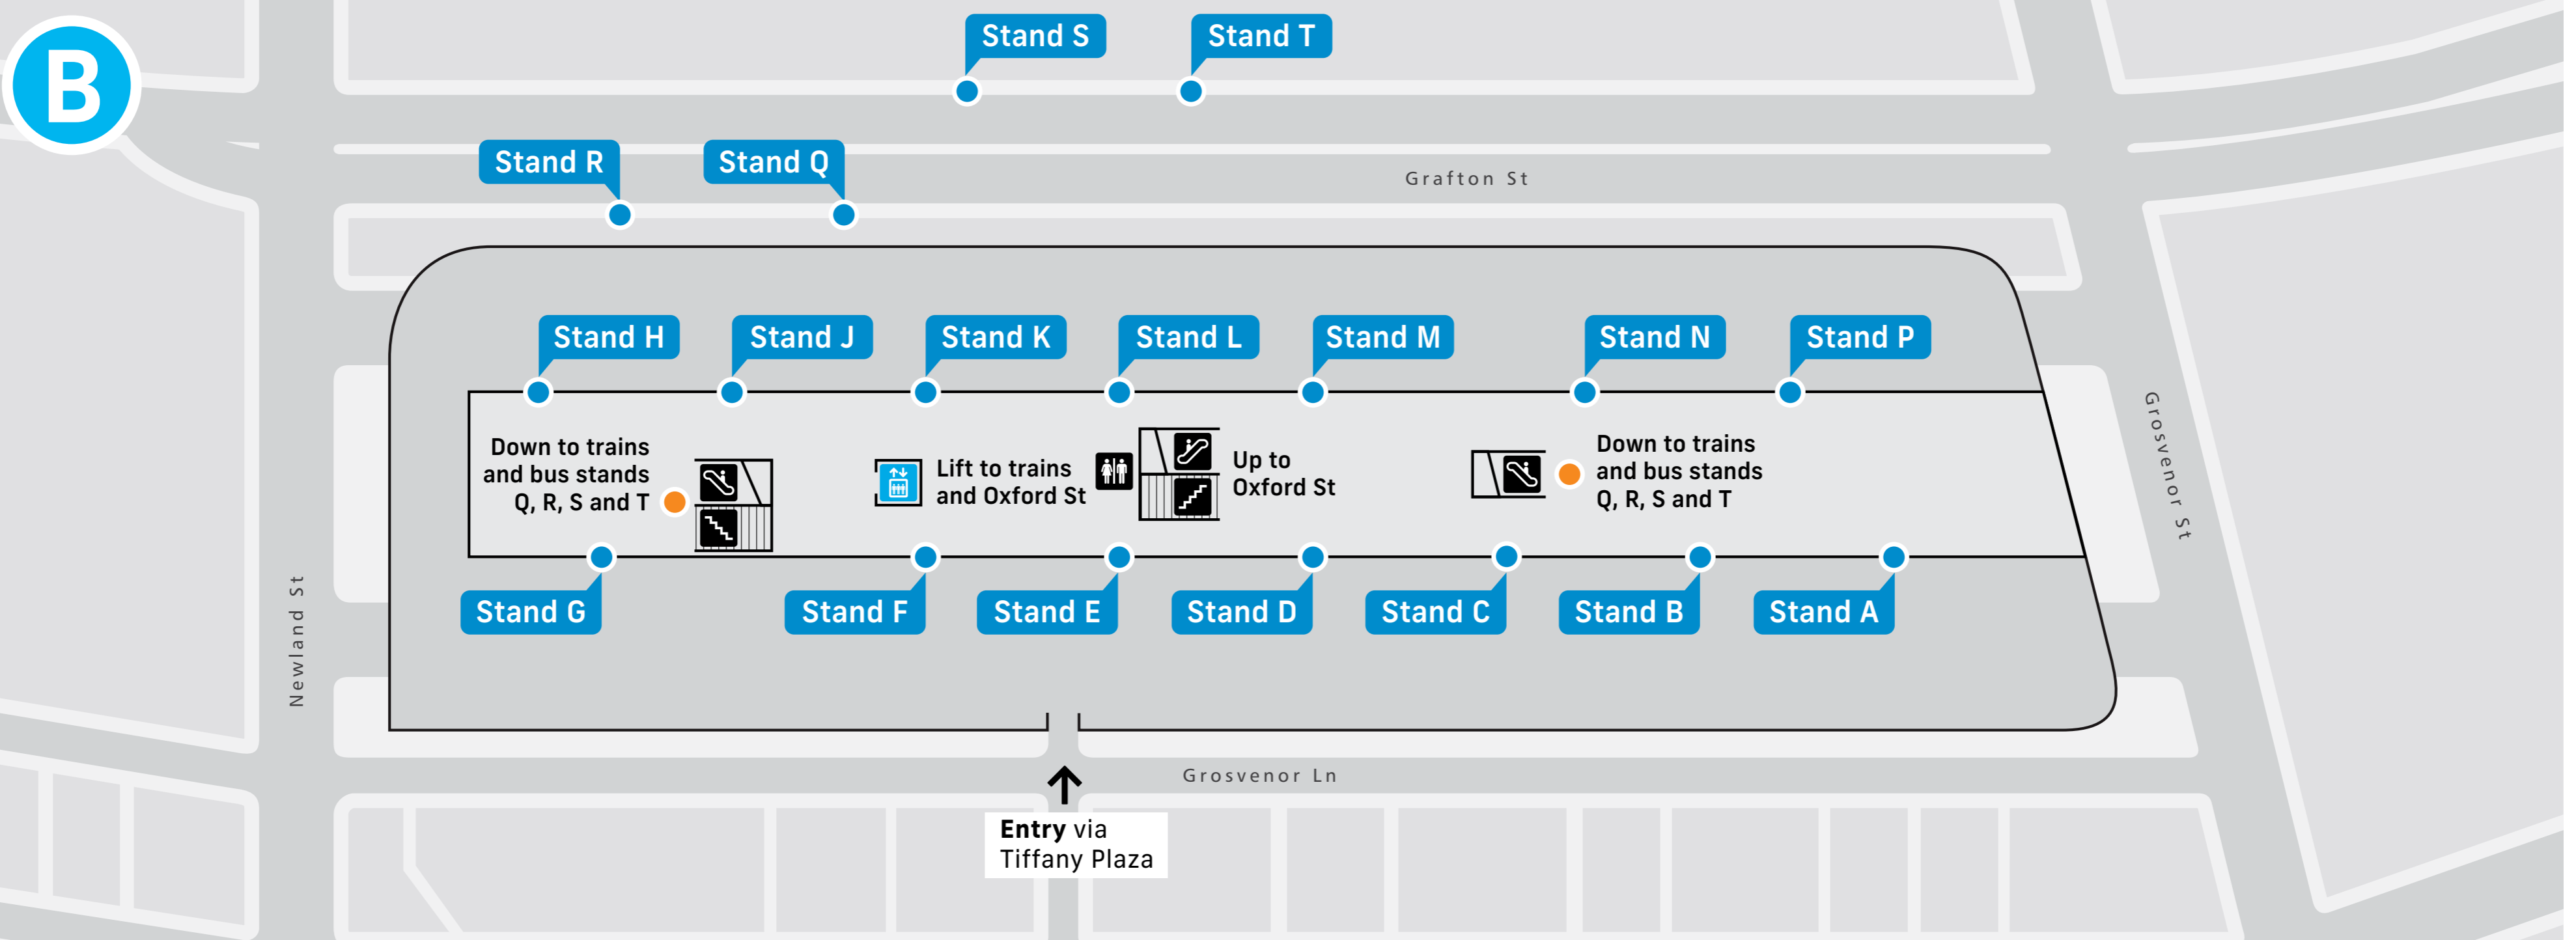

Bondi Junction Station Public Transport Map

Train station concourse level

Bus interchange level

B

Stand A	Stop no. 202269	333 North Bondi	333N North Bondi
Stand B	Stop no. 202249	380 Watsons Bay	381 Bondi Junction via Tamarama
Stand C	Stop no. 202270	386 Vaucluse	387 South Head Cemetery
Stand D	Stop no. 202271	379 North Bondi	
Stand E	Stop no. 202272	379 Bronte	

Stand F	Stop no. 202273	353 Eastgardens	400 Sydney Airport	400N Eastgardens
Stand G	Stop no. 202267	Arrivals only		
Stand H	Stop no. 202275	326 Edgecliff via Bellevue Hill	327 Edgecliff via Manning Rd	348 Wolli Creek
Stand J	Stop no. 202276	200 Chatswood	328 Darling Point	352 Marrickville Metro
		355 Marrickville Metro		

Stand Q	Stop no. 202268	Arrivals only		
Stand R	Stop no. 202281	333 City Circular Quay	333N City Circular Quay	340 Chatswood
		389 Pyrmont	N91 Macquarie Park	
Stand S	Stop no. 202212	Arrivals only		
Stand T	Stop no. 202213	440 Rozelle		

Going to the beach?

Bondi Beach	333 Stand A	380 Stand B
Coogee Beach	353 Stand F	313 Stand K
	314 Stand K	
Bronte Beach	379 Stand E	381 Stand B
Tamarama Beach	381 Stand B	

Going to Sydney Airport?

Catch the 400 bus from Stand F